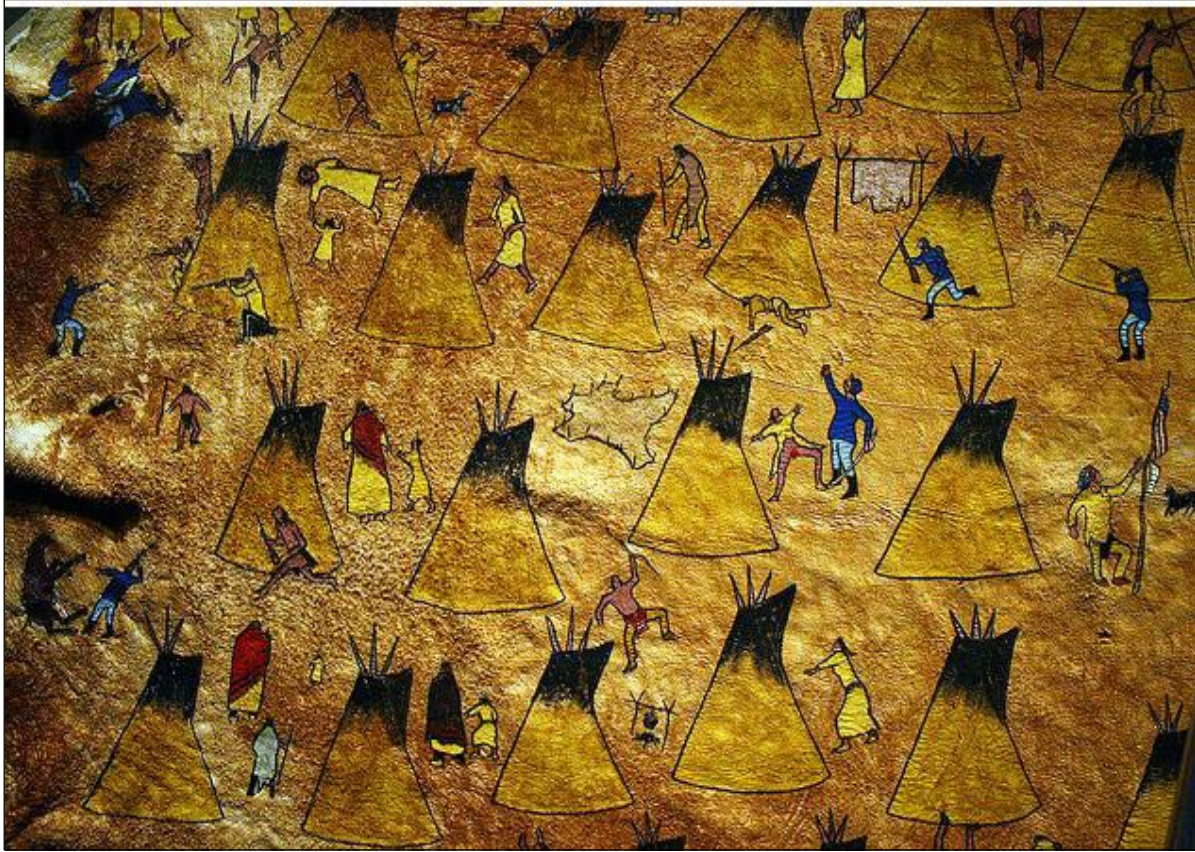

Introduction to Paintings

Paintings by Eagle Robe. Eagle Robe is a descendant of Little Raven and the great grandson of Lame Man, a survivor of Sand Creek. He painted these images on buffalo hide based off his accounts.

Painting 1

Buffalo Bill Museum and Grave, Lookout Mountain, Golden, Colorado.

Painting 2

Buffalo Bill Museum and Grave, Lookout Mountain, Golden, Colorado.

Painting 3

Buffalo Bill Museum and Grave, Lookout Mountain, Golden, Colorado.

Painting 4

Buffalo Bill Museum and Grave, Lookout Mountain, Golden, Colorado.